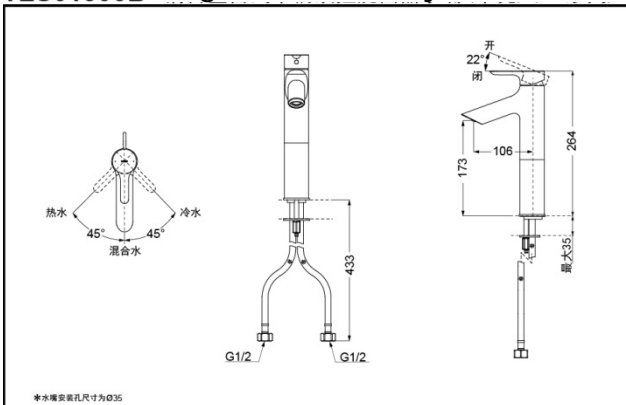

TOTO

Single-Lever Lavatory Faucet

TLS01304B
TLS01306B

TLS01304B
(W/ pop-up waste)

TLS01306B
(W/O pop-up waste)

Reduce The
Water
Technology

FEATURES

- Elegant appearance.
- Beautiful curves reveal elegant taste.
- Unique aerial technology , smooth and moderate flow presents more comfort experience and saves water as well.

SPECIFICS

Water Inlet Requirement :
0.05MPa(Dynamic
Pressure)~1.0MPa(Static
Pressure)

Water Efficiency : Grade1
Spout : Bubbler equipped

Others

Series : LB

TLS01304B Single-Lever Lavatory Faucet

*TOTO(CHINA) CO.,LTD. All rights reserved.

TLS01306B Single-Lever Lavatory Faucet

*TOTO(CHINA) CO.,LTD. All rights reserved.

TOTO(CHINA) CO.,LTD. www.toto.com.cn