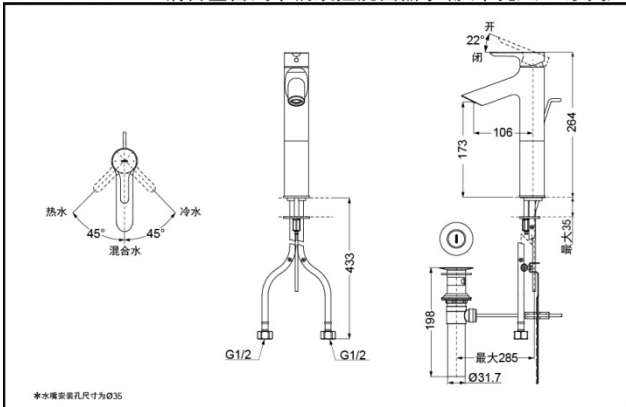

TOTO

Single-Lever Lavatory Faucet

TLS01304B
TLS01306B

TLS01304B
(W/ pop-up waste)

TLS01306B
(W/O pop-up waste)

Reduce The
Water
Technology

FEATURES

- Elegant appearance.
- Beautiful curves reveal elegant taste.
- Unique aerial technology , smooth and moderate flow presents more comfort experience and saves water as well.

SPECIFICS

Water Inlet Requirement :
0.05MPa(Dynamic
Pressure)~1.0MPa(Static
Pressure)

Water Efficiency : Grade1
Spout : Bubbler equipped

Others

Series : LB

TLS01304B Single-Lever Lavatory Faucet

*TOTO(CHINA) CO.,LTD. All rights reserved.

TLS01306B Single-Lever Lavatory Faucet

*TOTO(CHINA) CO.,LTD. All rights reserved.

TOTO(CHINA) CO.,LTD. www.toto.com.cn